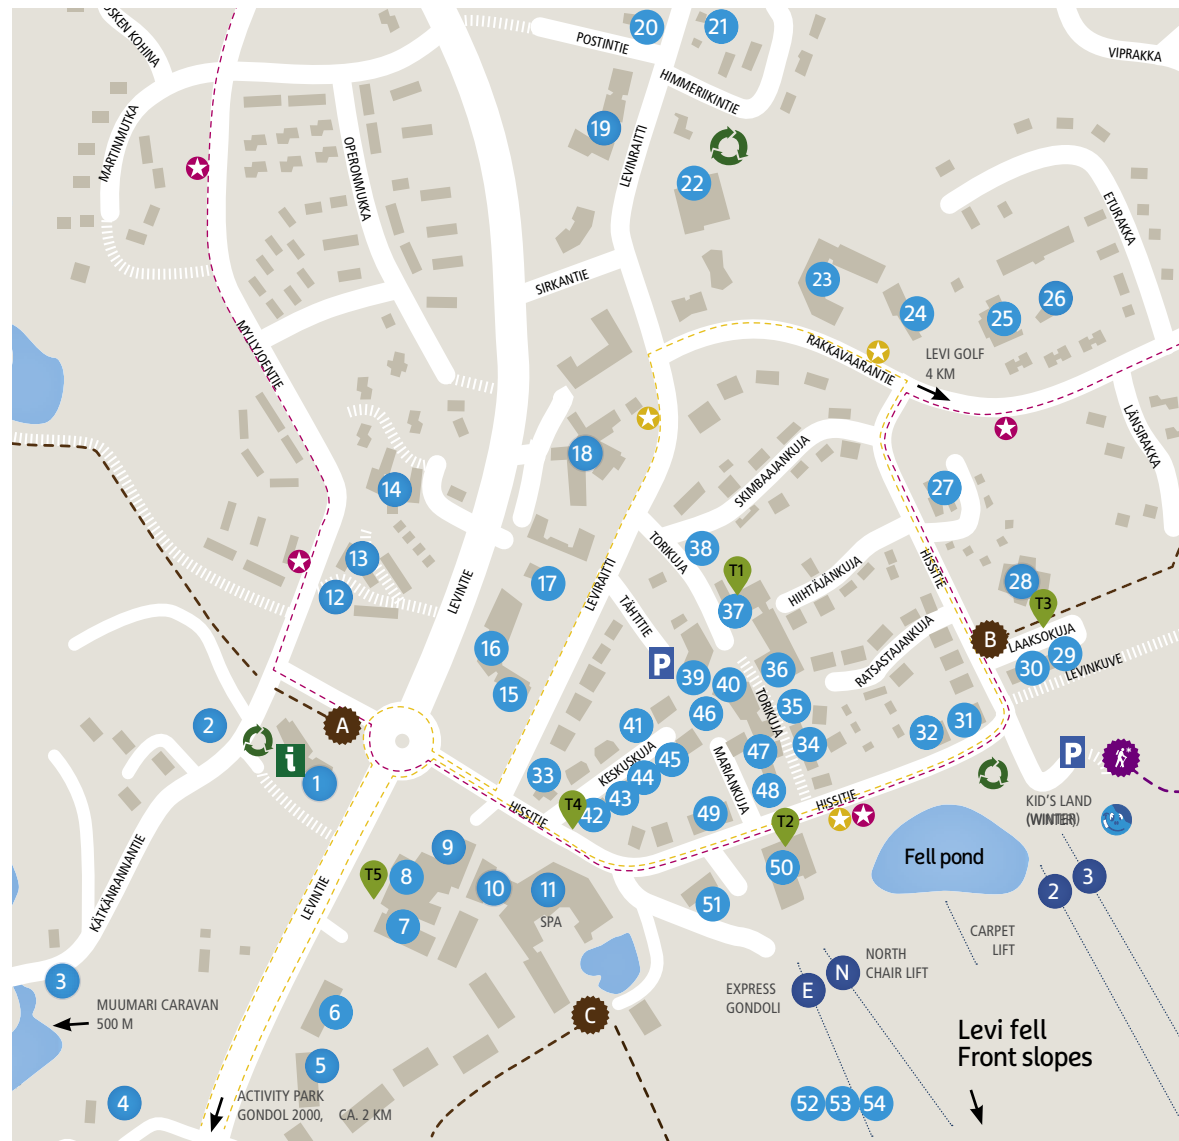

Levi Village Centre map

- Mökkitiimi, Levi Tourist Information (Myllyjoentie 2)
- Hotel K5 Levi, Bistro K5, Restaurant Saamen Kammi
- Immelmökit Reception
- Kouta Kuva
- Levi Hotel Spa Conference Oasis
- Pihlajalinna Private Clinic, dentist, physiotherapy and massage services
- Design Hotel Levi
- Levi Hotel Spa, Ahku Restaurant, Classic Pizza, ATM/cash dispenser
- Kekäle Bar & Grill, Joiku Music Bar
- Day Spa Studio Feel It, Securitas
- Spa, Ailu Family Fun playing area, KidsClub Levi, Levi Wellness Club gym, Burger King
- Kinos Safaris & Kinos Motors, Hertz
- Polar Star Apartments
- Levillehto Apartments, caravan area
- Restaurant Lost Tacos, Pharmacy
- K-Supermarket Levi Market
- Perhesafarit
- Lapland Hotel Sirkantähti, Restaurant Sirkantähti
- Lomamökkien Huoltopalvelut, Levin Mökkivuokraus, Lapin Arvokiinteistöt
- Tokka Safaris, Tavi's Place
- Santa's Shop & luggage storage, Lapland Safaris, Teboil gas station
- S-Market, Alko (liquor store), ABC gas station, ATM/cash dispenser
- Hotel Hullu Poro, Reindeer Lounge & Bar, meeting & congress facilities, Relax Center, gym, Restaurant Taivas
- Restaurant Ämmilä
- Restaurant Wanha Hullu Poro
- Restaurant Kammi
- Restaurant Pihvipirtti

Levi Centre

- Recycling point: glass, metal, paper and household waste
- Pedestrian and bicycle route
- Ski Bus route (winter)
- Ski Bus stop (winter)
- Taxi stand
- Outdoor trail departure spots (WALKING ON THE SKI TRAILS IS NOT ALLOWED!)
 - A: KÄTKÄ AND PYHÄ FELL ROUTES
 - B: PIKKUPORO 4,8 KM
 - ISOPORO 9 KM
 - VALORAKKA 6,6 KM
 - AND THE LEVI FELL ROUTES
 - C: LEVI FELL ROUTES
- Winter walking departure spot (WINTER)

TAXI STANDS

- T1** City parkki parking
- T2** Zero Point
- T3** Hullu Poro Areena
- T4** Keskuskuja 2
- T5** Design Hotel Levi